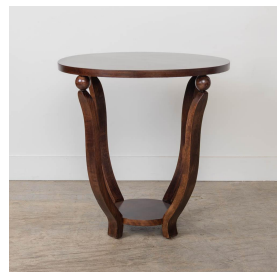

1930S FRENCH ART DECO CENTER TABLE

\$4,800.00

SKU# VINO2213

IMAGES

DESCRIPTION

Incredible Art Deco side table from France, 1930s. Circular top rests on four carved wood orbs and slender curvy legs. Newly refinished in a medium stain showing lovely natural grain. Striking piece, perfect as a side, pedestal or as a center table.

*This item is available for in-store pickup in Los Angeles, CA. For a custom shipping quote, please **contact us**.

Measures 25.75" H x 25.25" D

8279 Melrose Ave Los Angeles CA 90046

+1 (323) 438 3210

customerservice@panoplie.com