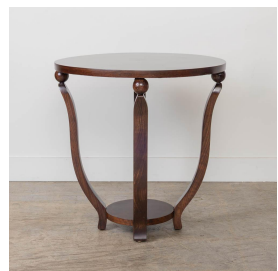

1930S FRENCH ART DECO CENTER TABLE

\$4,800.00

SKU# VINO2213

IMAGES

DESCRIPTION

Incredible Art Deco side table from France, 1930s. Circular top rests on four carved wood orbs and slender curvy legs. Newly refinished in a medium stain showing lovely natural grain. Striking piece, perfect as a side, pedestal or as a center table.

*This item is available for in-store pickup in Los Angeles, CA. For a custom shipping quote, please **contact us**.

Measures 25.75" H x 25.25" D

8279 Melrose Ave Los Angeles CA 90046

+1 (323) 438 3210

customerservice@panoplie.com