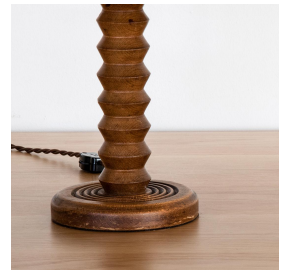

PETITE FRENCH CARVED WOOD LAMP

\$995.00

SKU# VIN001321

IMAGES

DESCRIPTION

15.25" H x 5" D base

15.25" H x 5" D base

8279 Melrose Ave Los Angeles CA 90046