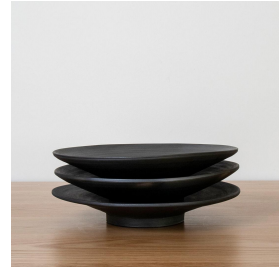

BLACK TERRACOTTA PLATE

\$65.00

SKU# DAT2430

IMAGES

DESCRIPTION

Details: Pit-fired black terracotta plate with footed base. Measures 2.5" H x 12" D. Handmade in Spain and designed by Datcha.

Details: Pit-fired black terracotta plate with footed base. Measures 2.5" H x 12" D. Handmade in Spain and designed by Datcha.