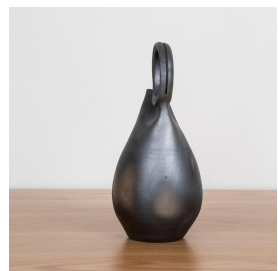

BLACK TERRACOTTA CARAFE

\$90.00

SKU# DAT2478

IMAGES

DESCRIPTION

Details: Pit-fired black terracotta carafe with loop handle. Measures 12" x 5.75" x 5.75". Handmade in Spain and designed by Datcha.

Details: Pit-fired black terracotta carafe with loop handle. Measures 12" x 5.75" x 5.75". Handmade in Spain and designed by Datcha.