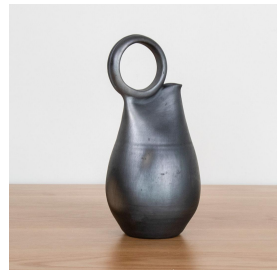

BLACK TERRACOTTA CARAFE

\$90.00

SKU# DAT2478

IMAGES

DESCRIPTION

Details: Pit-fired black terracotta carafe with loop handle. Measures 12" x 5.75" x 5.75". Handmade in Spain and designed by Datcha.

Details: Pit-fired black terracotta carafe with loop handle. Measures 12" x 5.75" x 5.75". Handmade in Spain and designed by Datcha.