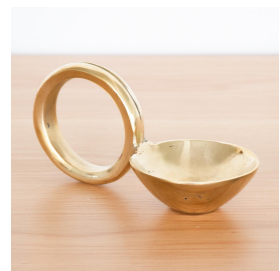

SOLID BRASS CANDLE HOLDER

\$84.00

SKU# DAT1907

IMAGES

DESCRIPTION

Brass cast candle holder. Handmade in Spain. Measures 3.25" W x 3.25" H x 6.5" L.  
Brass cast candle holder. Handmade in Spain. Measures 3.25" W x 3.25" H x 6.5" L.