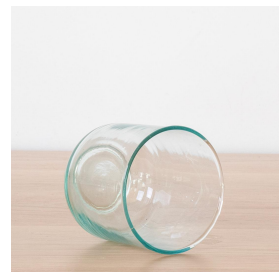

RECYCLED GLASS TUMBLER

\$8.00

SKU# BEH46-19

IMAGES

DESCRIPTION

Details: Hand-blown recycled glass tumbler. 12 ounces and measures 3.5" H x 3.25" D.
Details: Hand-blown recycled glass tumbler. 12 ounces and measures 3.5" H x 3.25" D.