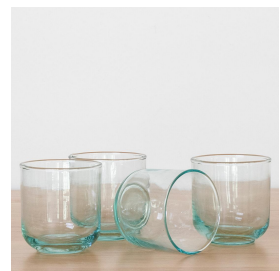

RECYCLED GLASS TUMBLER

\$8.00

SKU# BEH46-19

IMAGES

DESCRIPTION

Details: Hand-blown recycled glass tumbler. 12 ounces and measures 3.5" H x 3.25" D.
Details: Hand-blown recycled glass tumbler. 12 ounces and measures 3.5" H x 3.25" D.