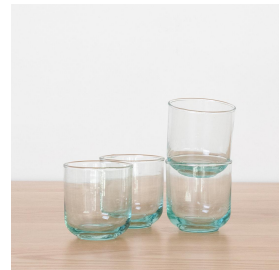

RECYCLED GLASS TUMBLER

\$8.00

SKU# BEH46-19

IMAGES

DESCRIPTION

Details: Hand-blown recycled glass tumbler. 12 ounces and measures 3.5" H x 3.25" D.
Details: Hand-blown recycled glass tumbler. 12 ounces and measures 3.5" H x 3.25" D.