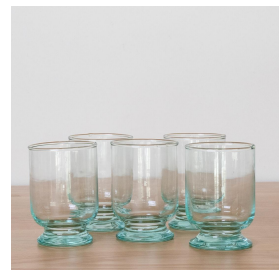

RECYCLED GLASS FOOTED TUMBLER

\$10.00

SKU# BEH46-21

IMAGES

DESCRIPTION

Details: Hand-blown recycled glass tumbler with footed base.
14 ounces and measures 4.5" H x 3.25" D.

+1 (323) 438 3210

customerservice@panoplie.com