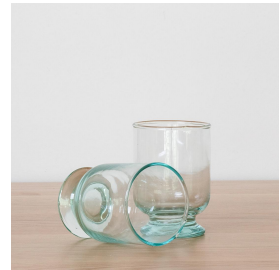

RECYCLED GLASS FOOTED TUMBLER

\$10.00

SKU# BEH46-21

IMAGES

DESCRIPTION

Details: Hand-blown recycled glass tumbler with footed base.
14 ounces and measures 4.5" H x 3.25" D.

+1 (323) 438 3210

customerservice@panoplie.com