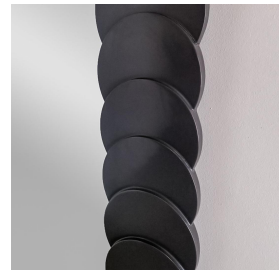

MASSIVE GRAY LACQUERED CIRCLE MIRROR

\$2,850.00

SKU# VIN00029

IMAGES

DESCRIPTION

Details: Massive vintage wood mirror with overlapping circles, lacquered in gray. USA, 1960's. Measures 46.5" W x 60" H x 1.5" D.

Details: Massive vintage wood mirror with overlapping circles, lacquered in gray. USA, 1960's. Measures 46.5" W x 60" H x 1.5" D.

8279 Melrose Ave Los Angeles CA 90046

+1 (323) 438 3210

customerservice@panoplie.com