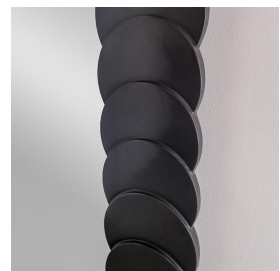

MASSIVE GRAY LACQUERED CIRCLE MIRROR

\$2,850.00

SKU# VIN00029

IMAGES

DESCRIPTION

Details: Massive vintage wood mirror with overlapping circles, lacquered in gray. USA, 1960's. Measures 46.5" W x 60" H x 1.5" D.

Details: Massive vintage wood mirror with overlapping circles, lacquered in gray. USA, 1960's. Measures 46.5" W x 60" H x 1.5" D.

8279 Melrose Ave Los Angeles CA 90046

+1 (323) 438 3210

customerservice@panoplie.com