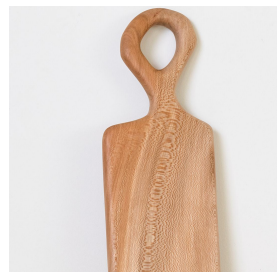

LONG WOOD BOARD

\$100.00

SKU# UNT0002

IMAGES

DESCRIPTION

Long wood serving board in organic form with loop handle. Hand carved from sycamore wood by Untitled Co. This is an artisan made product and variances in color, size, and texture are normal.