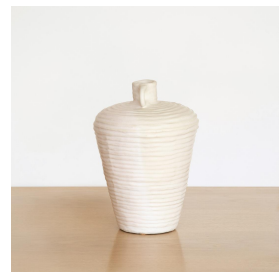

MARS VESSEL

\$450.00

SKU# CF0001

IMAGES

DESCRIPTION

Porcelain vessel hand-built by Los Angeles ceramicist Clare Fawn. Measures 9.75" H x 7.25" D.
Porcelain vessel hand-built by Los Angeles ceramicist Clare Fawn. Measures 9.75" H x 7.25" D.