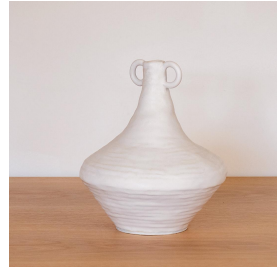

CERAMIC VESSEL #2

\$350.00

SKU# CF0002

IMAGES

DESCRIPTION

Details: Porcelain vessel hand-built by Los Angeles ceramicist Clare Fawn. Measures 11" x 8".
Details: Porcelain vessel hand-built by Los Angeles ceramicist Clare Fawn. Measures 11" x 8".