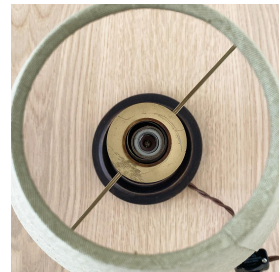

FRENCH CARVED WOOD LAMP

\$995.00

SKU# VIN00132

IMAGES

DESCRIPTION

Details: Vintage French carved wood table lamp with new green linen shade. Newly rewired. Measures 15.25" H x 8.25" D.
Details: Vintage French carved wood table lamp with new green linen shade. Newly rewired. Measures 15.25" H x 8.25" D.