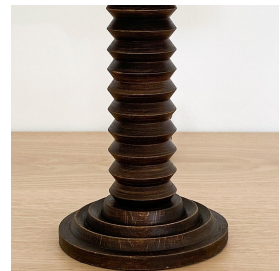

FRENCH CARVED WOOD LAMP

\$995.00

SKU# VIN00132

IMAGES

DESCRIPTION

Details: Vintage French carved wood table lamp with new green linen shade. Newly rewired. Measures 15.25" H x 8.25" D.
Details: Vintage French carved wood table lamp with new green linen shade. Newly rewired. Measures 15.25" H x 8.25" D.