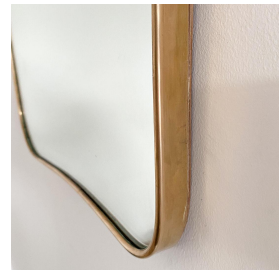

1950'S ITALIAN BRASS MIRROR

\$1,950.00

SKU# VIN00143

IMAGES

DESCRIPTION

Details: Vintage Italian mirror with wavy brass frame from the 1950s. Original brass finish with nice age and patina. Measures 23.5" H x 20" W.

Details: Vintage Italian mirror with wavy brass frame from the 1950s. Original brass finish with nice age and patina. Measures 23.5" H x 20" W.

8279 Melrose Ave Los Angeles CA 90046

+1 (323) 438 3210

customerservice@panoplie.com