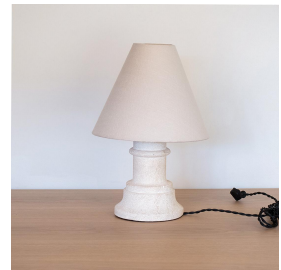

FRENCH STONE LAMP AND LINEN SHADE

\$1,250.00

SKU# VIN00152

IMAGES

DESCRIPTION

Details: Vintage 1940's French stone lamp with new linen shade. Newly re-wired. Measures 15" H x 10" D shade x 6" D base.  
Details: Vintage 1940's French stone lamp with new linen shade. Newly re-wired. Measures 15" H x 10" D shade x 6" D base.