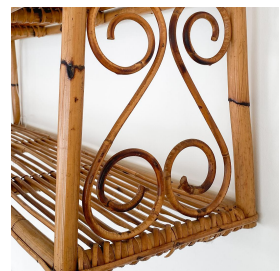

ITALIAN RATTAN AND BAMBOO WALL SHELF

\$1,150.00

SKU# VIN00157

IMAGES

DESCRIPTION

Vintage Italian rattan and bamboo hanging wall shelf.

*This item is available for in-store pickup in Los Angeles, CA. For a custom shipping quote, please **contact us**.

Measures 29" H x 45.5" W x 11.75" D.

Vintage Italian rattan and bamboo hanging wall shelf.

*This item is available for in-store pickup in Los Angeles, CA. For a custom shipping quote, please **contact us**.