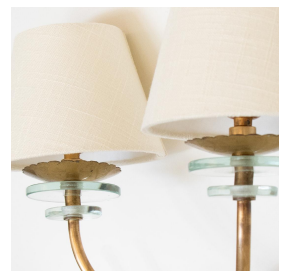

PAIR OF ITALIAN BRASS AND GLASS SCONCES

\$2,800.00

SKU# VIN00179

IMAGES

DESCRIPTION

Pair of Italian 1950's brass and glass sconces. Each sconce has two curved brass arms with two glass discs on each arm and a scalloped brass backplate. Newly re-wired and new linen shades. Measures 13.5" W x 7.25" D x 11.5" H.

Pair of Italian 1950's brass and glass sconces. Each sconce has two curved brass arms with two glass discs on each arm and a scalloped brass backplate. Newly re-wired and new linen shades. Measures 13.5" W x 7.25" D x 11.5" H.