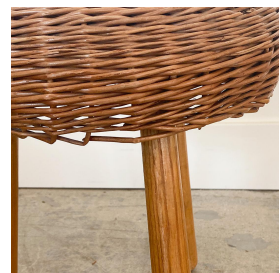

WICKER STOOL IN THE STYLE OF TONY PAUL

\$695.00

SKU# VIN00190

IMAGES

DESCRIPTION

Circular wicker stool with three wood legs in the style of Tony Paul from the 1950s. All original with small pieces of wicker missing. Measures 11.5" H x 11.5" D.

Circular wicker stool with three wood legs in the style of Tony Paul from the 1950s. All original with small pieces of wicker missing. Measures 11.5" H x 11.5" D.