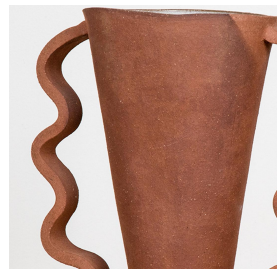

STRETCH VASE, TERRACOTTA

\$355.00

SKU# SV23

IMAGES

DESCRIPTION

Details: Handbuilt glazed ceramic vase by Los Angeles ceramicist Morgan Peck. Measures 10.5" H x 9.5" W x 5" D.
Details: Handbuilt glazed ceramic vase by Los Angeles ceramicist Morgan Peck. Measures 10.5" H x 9.5" W x 5" D.