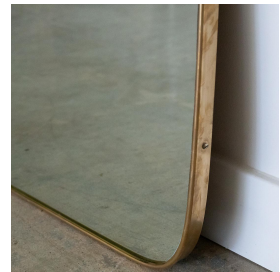

### DESCRIPTION

---

Wide vintage Italian brass mirror with wavy top. Original brass finish frame with nice age and patina. Mirror has been newly replaced. Measures 35.5" H x 52" W x 1" D.

Wide vintage Italian brass mirror with wavy top. Original brass finish frame with nice age and patina. Mirror has been newly replaced. Measures 35.5" H x 52" W x 1" D.