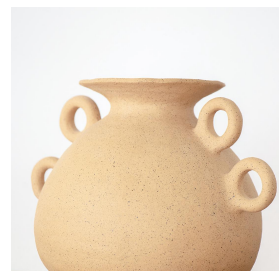

GEOMETRIC VASE II, MEDIUM

\$225.00

SKU# AH0007

IMAGES

DESCRIPTION

Hand-built ceramic vase in a light brown tone. Made by Brazilian ceramicist Amanda Hummes in Los Angeles. Measures 8.75" H x 10.5" D.

Hand-built ceramic vase in a light brown tone. Made by Brazilian ceramicist Amanda Hummes in Los Angeles. Measures 8.75" H x 10.5" D.