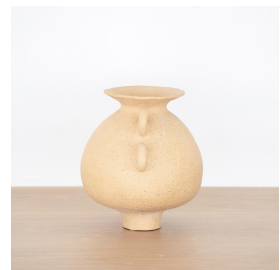

GEOMETRIC VASE II, MEDIUM

\$225.00

SKU# AH0007

IMAGES

DESCRIPTION

Hand-built ceramic vase in a light brown tone. Made by Brazilian ceramicist Amanda Hummes in Los Angeles. Measures 8.75" H x 10.5" D.

Hand-built ceramic vase in a light brown tone. Made by Brazilian ceramicist Amanda Hummes in Los Angeles. Measures 8.75" H x 10.5" D.