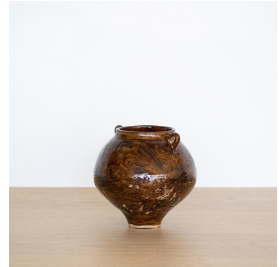

EARTH VASE II

\$160.00

SKU# AH0010

IMAGES

DESCRIPTION

Hand-built ceramic vase glazed in dark brown tones. Made by Brazilian ceramicist Amanda Hummes in Los Angeles. Measures 6" H x 6" D.

Hand-built ceramic vase glazed in dark brown tones. Made by Brazilian ceramicist Amanda Hummes in Los Angeles. Measures 6" H x 6" D.