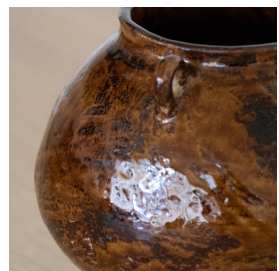

EARTH VASE II

\$160.00

SKU# AH0010

IMAGES

DESCRIPTION

Hand-built ceramic vase glazed in dark brown tones. Made by Brazilian ceramicist Amanda Hummes in Los Angeles. Measures 6" H x 6" D.

Hand-built ceramic vase glazed in dark brown tones. Made by Brazilian ceramicist Amanda Hummes in Los Angeles. Measures 6" H x 6" D.