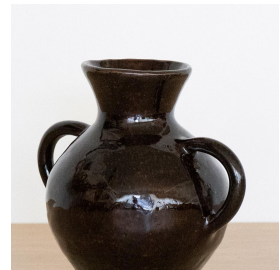

ANCESTRAL VASE I

\$160.00

SKU# AH0014

IMAGES

DESCRIPTION

Hand-built ceramic vase glazed in dark brown. Made by Brazilian ceramicist Amanda Hummes in Los Angeles. Measures 6.75" H x 7" D.

Hand-built ceramic vase glazed in dark brown. Made by Brazilian ceramicist Amanda Hummes in Los Angeles. Measures 6.75" H x 7" D.