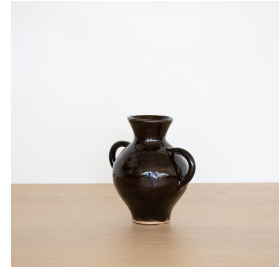

ANCESTRAL VASE I

\$160.00

SKU# AH0014

IMAGES

DESCRIPTION

Hand-built ceramic vase glazed in dark brown. Made by Brazilian ceramicist Amanda Hummes in Los Angeles. Measures 6.75" H x 7" D.

Hand-built ceramic vase glazed in dark brown. Made by Brazilian ceramicist Amanda Hummes in Los Angeles. Measures 6.75" H x 7" D.