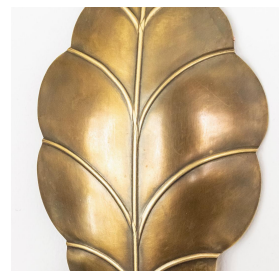

PAIR OF FRENCH BRASS LEAF SCONCES

\$1,450.00

SKU# VIN00258

IMAGES

DESCRIPTION

Vintage pair of brass leaf sconces from France. Beautiful large leaf shape with two curved brass arms with sockets. Newly rewired. Excellent condition. Measures 10" H x 5.5" W x 2.75" D.

Vintage pair of brass leaf sconces from France. Beautiful large leaf shape with two curved brass arms with sockets. Newly rewired. Excellent condition. Measures 10" H x 5.5" W x 2.75" D.

8279 Melrose Ave Los Angeles CA 90046