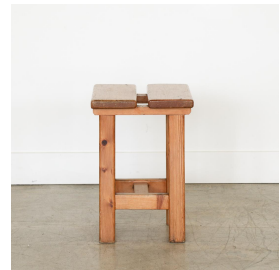

FRENCH PINE STOOL IN THE STYLE OF CHARLOTTE PERRIAND

\$675.00

SKU# VIN00259

IMAGES

DESCRIPTION

French square stool in the style of Charlotte Perriand's designs from Les Arc. Pine wood with original finish and great age and wear. Measures 17.5" H x 12.5" W x 12" D.

French square stool in the style of Charlotte Perriand's designs from Les Arc. Pine wood with original finish and great age and wear. Measures 17.5" H x 12.5" W x 12" D.

8279 Melrose Ave Los Angeles CA 90046