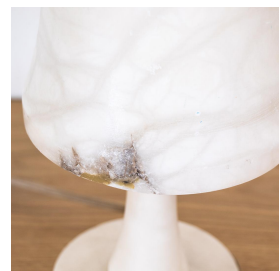

FRENCH MARBLE TABLE LAMP

\$1,150.00

SKU# VIN00260

IMAGES

DESCRIPTION

Heavy French white marble table lamp with solid base and shade. Modern shape with beautiful veins in stone. Measures 12.5" H x 6" D.

Heavy French white marble table lamp with solid base and shade. Modern shape with beautiful veins in stone. Measures 12.5" H x 6" D.