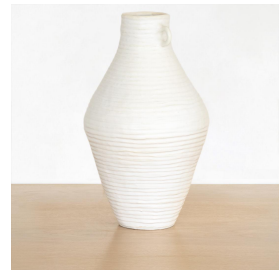

ATHENS VESSEL, LARGE

\$1,000.00

SKU# CF0013

IMAGES

DESCRIPTION

Extra large porcelain vessel hand-built by Los Angeles ceramicist Clare Fawn. Measures 15" H x 8" D.  
Extra large porcelain vessel hand-built by Los Angeles ceramicist Clare Fawn. Measures 15" H x 8" D.