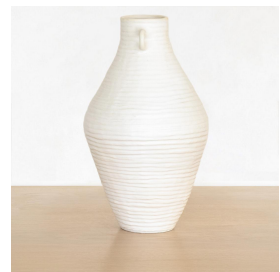

ATHENS VESSEL, LARGE

\$1,000.00

SKU# CF0013

IMAGES

DESCRIPTION

Extra large porcelain vessel hand-built by Los Angeles ceramicist Clare Fawn. Measures 15" H x 8" D.  
Extra large porcelain vessel hand-built by Los Angeles ceramicist Clare Fawn. Measures 15" H x 8" D.