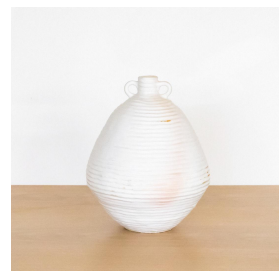

SATURN VESSEL, MEDIUM

\$700.00

SKU# CF0014

IMAGES

DESCRIPTION

Details: Medium size porcelain vessel hand-built by Los Angeles ceramicist Clare Fawn. Measures 12" H x 10.5" D.
Details: Medium size porcelain vessel hand-built by Los Angeles ceramicist Clare Fawn. Measures 12" H x 10.5" D.