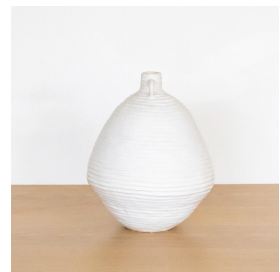

SATURN VESSEL, MEDIUM

\$700.00

SKU# CF0014

IMAGES

DESCRIPTION

Details: Medium size porcelain vessel hand-built by Los Angeles ceramicist Clare Fawn. Measures 12" H x 10.5" D.
Details: Medium size porcelain vessel hand-built by Los Angeles ceramicist Clare Fawn. Measures 12" H x 10.5" D.