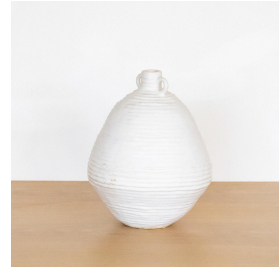

SATURN VESSEL, MEDIUM

\$700.00

SKU# CF0014

IMAGES

DESCRIPTION

Details: Medium size porcelain vessel hand-built by Los Angeles ceramicist Clare Fawn. Measures 12" H x 10.5" D.
Details: Medium size porcelain vessel hand-built by Los Angeles ceramicist Clare Fawn. Measures 12" H x 10.5" D.