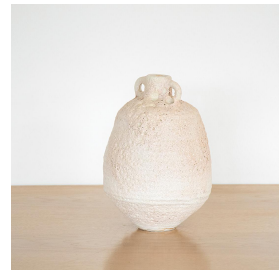

TEXTURED DELPHI VESSEL

\$350.00

SKU# CF0016

IMAGES

DESCRIPTION

Details: Beautiful textured porcelain vessel hand-built by Los Angeles ceramicist Clare Fawn. Measures 9" H x 6" D.  
Details: Beautiful textured porcelain vessel hand-built by Los Angeles ceramicist Clare Fawn. Measures 9" H x 6" D.