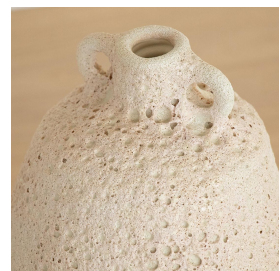

TEXTURED DELPHI VESSEL

\$350.00

SKU# CF0016

IMAGES

DESCRIPTION

Details: Beautiful textured porcelain vessel hand-built by Los Angeles ceramicist Clare Fawn. Measures 9" H x 6" D.  
Details: Beautiful textured porcelain vessel hand-built by Los Angeles ceramicist Clare Fawn. Measures 9" H x 6" D.