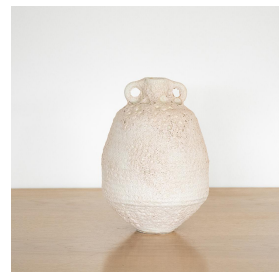

TEXTURED DELPHI VESSEL

\$350.00

SKU# CF0016

IMAGES

DESCRIPTION

Details: Beautiful textured porcelain vessel hand-built by Los Angeles ceramicist Clare Fawn. Measures 9" H x 6" D.  
Details: Beautiful textured porcelain vessel hand-built by Los Angeles ceramicist Clare Fawn. Measures 9" H x 6" D.