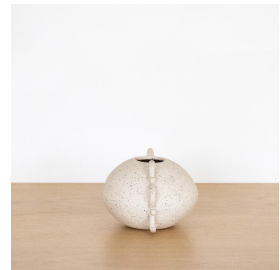

PRINCESS VASE

\$110.00

SKU# AH0017

IMAGES

DESCRIPTION

Hand-built petite ceramic vase with speckled white coloring. Made by Brazilian ceramicist Amanda Hummes in Los Angeles. Measures 3.5" H x 5.5" D.

Hand-built petite ceramic vase with speckled white coloring. Made by Brazilian ceramicist Amanda Hummes in Los Angeles. Measures 3.5" H x 5.5" D.