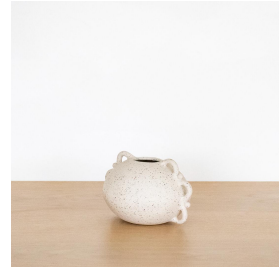

PRINCESS VASE

\$110.00

SKU# AH0017

IMAGES

DESCRIPTION

Hand-built petite ceramic vase with speckled white coloring. Made by Brazilian ceramicist Amanda Hummes in Los Angeles. Measures 3.5" H x 5.5" D.

Hand-built petite ceramic vase with speckled white coloring. Made by Brazilian ceramicist Amanda Hummes in Los Angeles. Measures 3.5" H x 5.5" D.