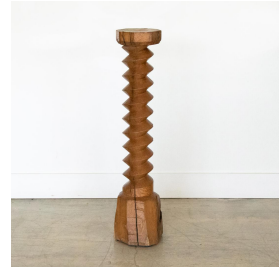

SOLID FRENCH TWISTED WOOD PEDESTAL, #2

\$1,100.00

SKU# VIN00312

IMAGES

DESCRIPTION

Solid French twisted wood pedestal table in original dark wood finish. Perfect for display. Measures 32.25" h x 6.75" d.

Solid French twisted wood pedestal table in original dark wood finish. Perfect for display. Measures 32.25" h x 6.75" d.