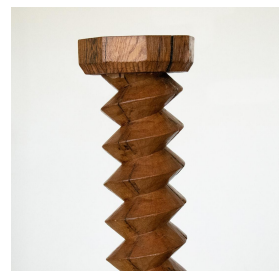

SOLID FRENCH TWISTED WOOD PEDESTAL, #2

\$1,100.00

SKU# VIN00312

IMAGES

DESCRIPTION

Solid French twisted wood pedestal table in original dark wood finish. Perfect for display. Measures 32.25" h x 6.75" d.

Solid French twisted wood pedestal table in original dark wood finish. Perfect for display. Measures 32.25" h x 6.75" d.