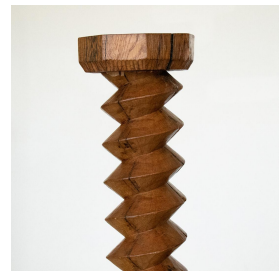

SOLID FRENCH TWISTED WOOD PEDESTAL, #2

\$1,100.00

SKU# VIN00312

IMAGES

DESCRIPTION

Solid French twisted wood pedestal table in original dark wood finish. Perfect for display. Measures 32.25" h x 6.75" d.
Solid French twisted wood pedestal table in original dark wood finish. Perfect for display. Measures 32.25" h x 6.75" d.