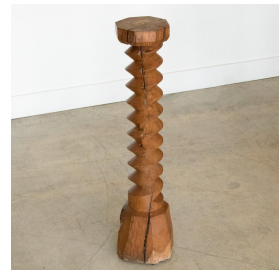

SOLID FRENCH TWISTED WOOD PEDESTAL, #2

\$1,100.00

SKU# VIN00312

IMAGES

DESCRIPTION

Solid French twisted wood pedestal table in original dark wood finish. Perfect for display. Measures 32.25" h x 6.75" d.
Solid French twisted wood pedestal table in original dark wood finish. Perfect for display. Measures 32.25" h x 6.75" d.