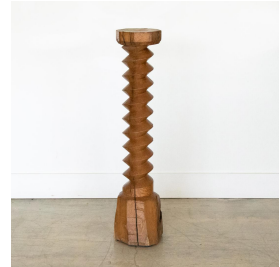

SOLID FRENCH TWISTED WOOD PEDESTAL, #2

\$1,100.00

SKU# VIN00312

IMAGES

DESCRIPTION

Solid French twisted wood pedestal table in original dark wood finish. Perfect for display. Measures 32.25" h x 6.75" d.
Solid French twisted wood pedestal table in original dark wood finish. Perfect for display. Measures 32.25" h x 6.75" d.