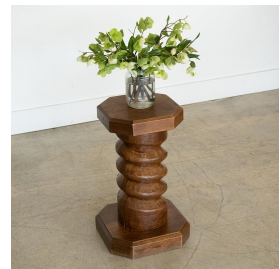

SOLID FRENCH TWISTED WOOD TABLE

\$795.00

SKU# VIN00316

IMAGES

DESCRIPTION

Solid French twisted wood table in original dark wood finish. Perfect as a stool or table. Measures 19.5" h x 11.75" d.
Solid French twisted wood table in original dark wood finish. Perfect as a stool or table. Measures 19.5" h x 11.75" d.