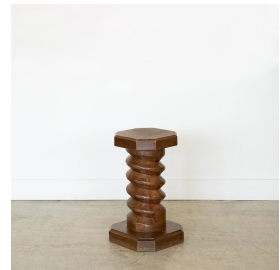

SOLID FRENCH TWISTED WOOD TABLE

\$795.00

SKU# VIN00316

IMAGES

DESCRIPTION

Solid French twisted wood table in original dark wood finish. Perfect as a stool or table. Measures 19.5" h x 11.75" d.
Solid French twisted wood table in original dark wood finish. Perfect as a stool or table. Measures 19.5" h x 11.75" d.