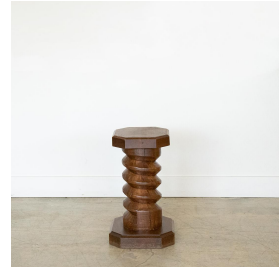

SOLID FRENCH TWISTED WOOD TABLE

\$795.00

SKU# VIN00316

IMAGES

DESCRIPTION

Solid French twisted wood table in original dark wood finish. Perfect as a stool or table. Measures 19.5" h x 11.75" d.
Solid French twisted wood table in original dark wood finish. Perfect as a stool or table. Measures 19.5" h x 11.75" d.