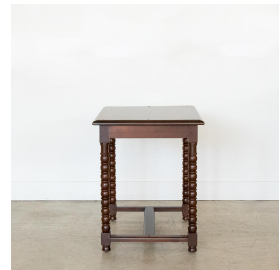

FRENCH WOOD SIDE TABLE

\$1,100.00

SKU# VIN00317

IMAGES

DESCRIPTION

Vintage French wood side table with four bobbin legs and T bar base. Newly refinished. Vintage piece with some imperfections. Measures 25.25" W x 19.5" D x 24.5" H.

Vintage French wood side table with four bobbin legs and T bar base. Newly refinished. Vintage piece with some imperfections. Measures 25.25" W x 19.5" D x 24.5" H.

8279 Melrose Ave Los Angeles CA 90046