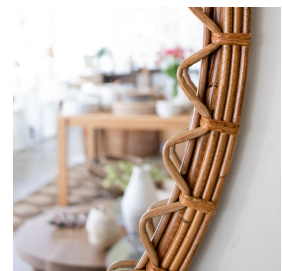

LARGE OVAL RATTAN MIRROR

\$1,550.00

SKU# VIN00323

IMAGES

DESCRIPTION

Beautiful large rattan mirror in an oval shape from Spain, 1960's. Unique design with zig-zag rattan detailing encompassing the mirror. Great size, perfect for bathroom or entryway. Nice vintage condition with original rattan frame and newly replaced mirror. Measures 32" H x 20.75" W x 1.5" D.

Beautiful large rattan mirror in an oval shape from Spain, 1960's. Unique design with zig-zag rattan detailing encompassing the mirror. Great size, perfect for bathroom or entryway. Nice vintage condition with original rattan frame and newly replaced mirror. Measures 32" H x 20.75" W x 1.5" D.