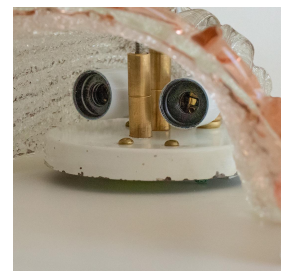

1960'S WAVY GLASS SCONCES

\$2,250.00

SKU# VIN00328

IMAGES

DESCRIPTION

Beautiful 1960's glass sconces with clear fluted shell shape glass and pink wavy glass detail on top. Brass ball hardware and newly re-wired. Each sconce has two sockets that take an E12 candelabra bulb. Measures 9.5" W x 4.25" D x 7.75" H.

Beautiful 1960's glass sconces with clear fluted shell shape glass and pink wavy glass detail on top. Brass ball hardware and newly re-wired. Each sconce has two sockets that take an E12 candelabra bulb. Measures 9.5" W x 4.25" D x 7.75" H.