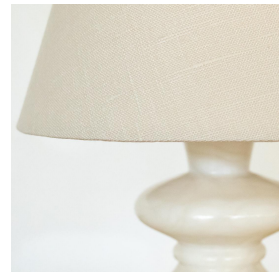

ITALIAN ALABASTER TIERED TABLE LAMP

\$1,100.00

SKU# VIN00337

IMAGES

DESCRIPTION

Beautiful Italian alabaster table lamp with 3 curvy tiers. Beautiful soft white creamy color with light veins in stone. Newly re-wired with new oyster linen shade. Measures 15" H x 8" D.

Beautiful Italian alabaster table lamp with 3 curvy tiers. Beautiful soft white creamy color with light veins in stone. Newly re-wired with new oyster linen shade. Measures 15" H x 8" D.

8279 Melrose Ave Los Angeles CA 90046