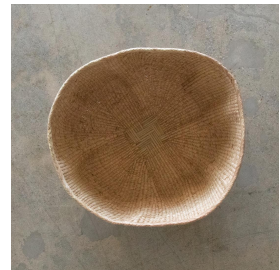

AFRICAN WONKY BASKET, MEDIUM

\$125.00

SKU# PAN00028

IMAGES

DESCRIPTION

Natural ilala palm woven basket handmade by artisans in Zimbabwe. Approximately measures 15.5" D x 10" H.
Natural ilala palm woven basket handmade by artisans in Zimbabwe. Approximately measures 15.5" D x 10" H.