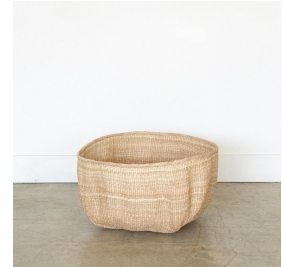

AFRICAN WONKY BASKET, LARGE

\$155.00

SKU# PAN00029

IMAGES

DESCRIPTION

Natural ilala palm woven basket handmade by artisans in Zimbabwe. Approximately measures 19.5" D x 11.5" H.
Natural ilala palm woven basket handmade by artisans in Zimbabwe. Approximately measures 19.5" D x 11.5" H.