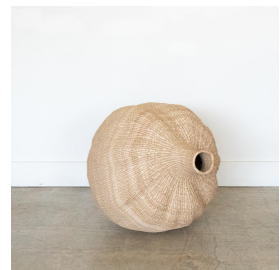

AFRICAN GOURD BASKET, MEDIUM

\$190.00

SKU# PAN00032

IMAGES

DESCRIPTION

Natural ilala palm woven basket handmade by artisans in Zimbabwe. Approximately measures 20" H x 20" D.

Natural ilala palm woven basket handmade by artisans in Zimbabwe. Approximately measures 20" H x 20" D.