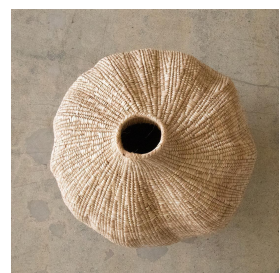

AFRICAN GOURD BASKET, MEDIUM

\$190.00

SKU# PAN00032

IMAGES

DESCRIPTION

Natural ilala palm woven basket handmade by artisans in Zimbabwe. Approximately measures 20" H x 20" D.

Natural ilala palm woven basket handmade by artisans in Zimbabwe. Approximately measures 20" H x 20" D.