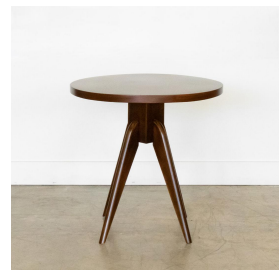

FRENCH WOOD GUERIDON TABLE

\$1,600.00

SKU# VIN00356

IMAGES

DESCRIPTION

Beautiful French wood circular gueridon table with four angular legs. Newly refinished. Measures 23.5" H x 23.5 D.  
Beautiful French wood circular gueridon table with four angular legs. Newly refinished. Measures 23.5" H x 23.5 D.