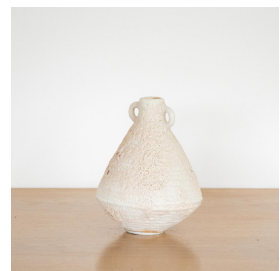

TEXTURED GODDESS VESSEL

\$300.00

SKU# CF0018

IMAGES

DESCRIPTION

Porcelain vessel with creamy textured glaze, hand-built by Los Angeles ceramicist Clare Fawn. Measures 8" H x 5" D.
Porcelain vessel with creamy textured glaze, hand-built by Los Angeles ceramicist Clare Fawn. Measures 8" H x 5" D.