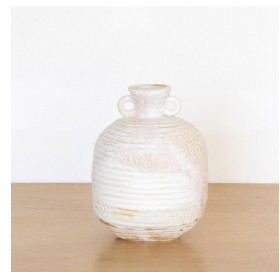

TEXTURED APHRODITE VESSEL

\$350.00

SKU# CF0017

IMAGES

DESCRIPTION

Porcelain vessel with creamy textured glaze, hand-built by Los Angeles ceramicist Clare Fawn. Measures 8.25" H x 6.5" W x 5.25" D.

Porcelain vessel with creamy textured glaze, hand-built by Los Angeles ceramicist Clare Fawn. Measures 8.25" H x 6.5" W x 5.25" D.