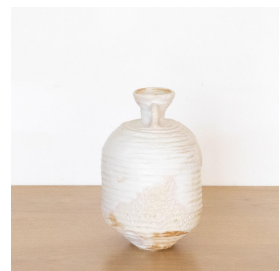

TEXTURED APHRODITE VESSEL

\$350.00

SKU# CF0017

IMAGES

DESCRIPTION

Porcelain vessel with creamy textured glaze, hand-built by Los Angeles ceramicist Clare Fawn. Measures 8.25" H x 6.5" W x 5.25" D.

Porcelain vessel with creamy textured glaze, hand-built by Los Angeles ceramicist Clare Fawn. Measures 8.25" H x 6.5" W x 5.25" D.