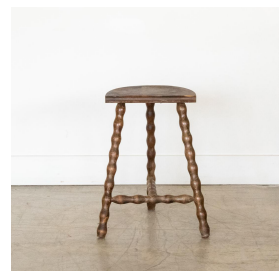

TALL FRENCH WOOD TRIPOD STOOL

\$550.00

SKU# VIN00361

IMAGES

DESCRIPTION

Vintage tall wood stool with semi-circle seat and wavy tripod legs from France. Original wood finish with great age markings and patina. Can be used as a stool or as side table next to chairs. Measures 18" H x 7.5" D x 11.25" W.

Vintage tall wood stool with semi-circle seat and wavy tripod legs from France. Original wood finish with great age markings and patina. Can be used as a stool or as side table next to chairs. Measures 18" H x 7.5" D x 11.25" W.