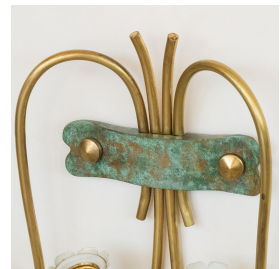

### DESCRIPTION

Beautiful pair of Italian brass sconces with curvy arms holding 4 sockets each light. Original vintage brass with nice patina and original off-white metal socket sleeves. Measures 12" H x 14.25" W x 6" D.

Beautiful pair of Italian brass sconces with curvy arms holding 4 sockets each light. Original vintage brass with nice patina and original off-white metal socket sleeves. Measures 12" H x 14.25" W x 6" D.