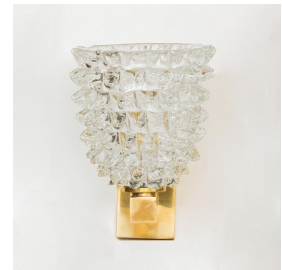

ITALIAN BAROVIER GLASS SCONCES

\$2,500.00

SKU# VIN00367

IMAGES

DESCRIPTION

Beautiful pair of Barovier sconces with clear spikey glass. Brass fixture is new with new wiring. Glass it original from Italy, 1940's. Measures 8" H x 5.5" W x 8" D. European backplate measures 2.5" x 3".

Beautiful pair of Barovier sconces with clear spikey glass. Brass fixture is new with new wiring. Glass it original from Italy, 1940's. Measures 8" H x 5.5" W x 8" D. European backplate measures 2.5" x 3".