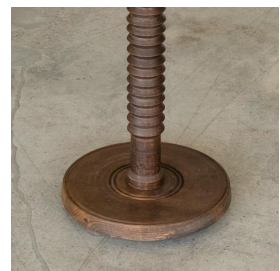

FRENCH WOOD COCKTAIL TABLE

\$795.00

SKU# VIN00379

IMAGES

DESCRIPTION

French 1940's wood table with carved detailing and circular top. Original wood finish showing age, markings and discoloring. Measures 11.5" D x 19.75" H.

French 1940's wood table with carved detailing and circular top. Original wood finish showing age, markings and discoloring. Measures 11.5" D x 19.75" H.

8279 Melrose Ave Los Angeles CA 90046

+1 (323) 438 3210