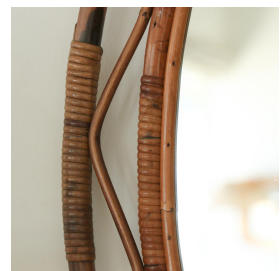

## LARGE OVAL RATTAN MIRROR

**\$1,800.00**

SKU# VIN00381

### DESCRIPTION

Beautiful large rattan mirror in an oval shape from Italy, 1960's. Unique design with wavy rattan detailing encompassing the mirror. Great size, perfect for bathroom or entryway. Nice vintage condition with original rattan frame and mirror. Measures 30.5" H x 22.25" W x 1.5" D.

Beautiful large rattan mirror in an oval shape from Italy, 1960's. Unique design with wavy rattan detailing encompassing the mirror. Great size, perfect for bathroom or entryway. Nice vintage condition with original rattan frame and mirror. Measures 30.5" H x 22.25" W x 1.5" D.