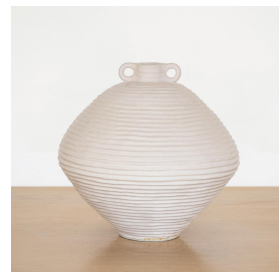

SATURN VESSEL, LARGE

\$1,000.00

SKU# CF0020

IMAGES

DESCRIPTION

Large size porcelain vessel hand-built by Clare Fawn. Los Angeles based ceramicist Clare Fawn creates using hand coiled porcelain to create unique vessels. Sacred symbols are etched into the interior of the large vessels, to bring in love, abundance, and spiritual connection to those who bring these pieces into their homes.

*This is an artisan made product and variances in color, size, and texture are normal.

Measures 10" H x 10.5" D

+1 (323) 438 3210

customerservice@panoplie.com

panoplie.com