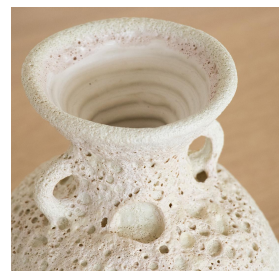

## TEXTURED MA'AT VESSEL

\$340.00

SKU# CF0022

### IMAGES

---

### DESCRIPTION

---

Hand built porcelain vessel with textured bubbly glaze by Los Angeles ceramicist Clare Fawn. Measures 6.75" H x 5.75" D.  
Hand built porcelain vessel with textured bubbly glaze by Los Angeles ceramicist Clare Fawn. Measures 6.75" H x 5.75" D.