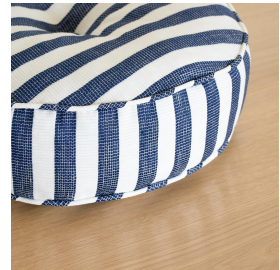

BLUE STRIPE CIRCLE PILLOW

\$195.00

SKU# PAN00036

IMAGES

DESCRIPTION

Blue stripe circle pillow made from vintage cotton fabric with piping and center button detailing.
Measures 16" D

+1 (323) 438 3210

customerservice@panoplie.com